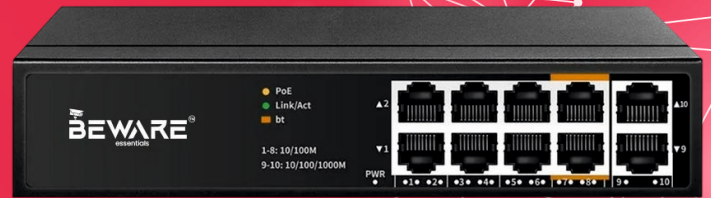

BEWARE 8 Port PoE Full Gigabit Switch

Model: BW-8PSFG

Product Overview

The BEWARE 8 Port PoE Full Gigabit Switch is a high-performance 8-channel PoE networking solution with Gigabit speed, 120W power budget, and plug-and-play setup, ideal for powering and connecting IP cameras and professional CCTV systems with stable performance.

Multi-Device Connectivity

High-Speed Data Transfer

Long-Distance Transmission

Reliable Performance

IP Camera Support

KEY FEATURES

- **8 x Gigabit PoE Ports** - Power and connect multiple PoE devices
- **High-Speed Gigabit Performance** - Smooth data and video transmission
- **IEEE 802.3af/at Support** - Up to 30W per port
- **100m Transmission Distance** - Stable long-range connectivity
- **Plug & Play Operation** - No setup required
- **Durable Metal Housing** - Long-lasting and heat-resistant design